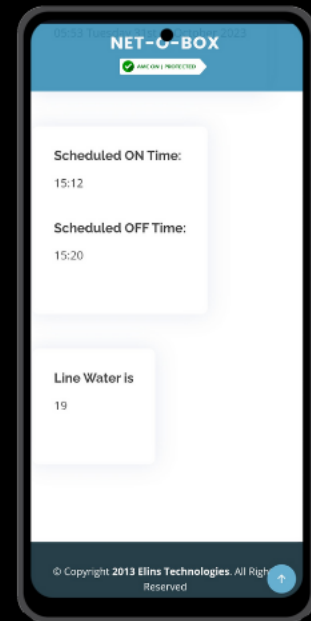

Benefits that set us apart:

- Intelligent Filling: AI Automatically decides the time of water coming from municipal line and switched ON the motor. **AI-driven precision ensures accurate water level detection and automatic refills**, eliminating the need for constant monitoring. AI decide the water coming time based on multiple factors like timings of circle devices, manual switching, neural decision, fuzzy inputs etc.

- Remote Accessibility: **Control and monitor** your water usage **from anywhere** via your smartphone, providing ultimate convenience and peace of mind.

**STATUS OF
DEVICE
ONLINE/OFFLINE
&
MOTOR ON/OFF**

**STATUS OF
WATER TANK FULL
WITH TIME
&
LAST SWITCHING
ON/OFF TIME**

**TIMINGS OF
SCHEDULER
SCHEDULED
ON TIME
OFF TIME**

- Seamless Integration: Effortlessly integrates into your existing water infrastructure, making **installation hassle-free** and compatible with various setups.