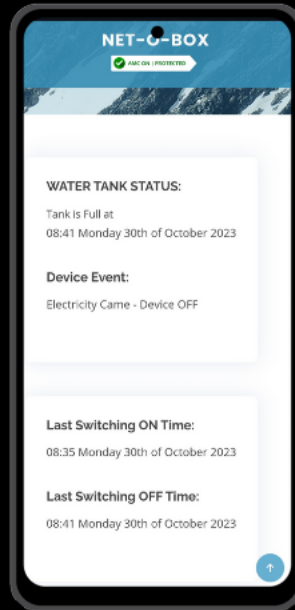

Benefits that set us apart:

- Intelligent Filling: AI Automatically decides the time of water coming from municipal line and switched ON the motor. **AI-driven precision ensures accurate water level detection and automatic refills**, eliminating the need for constant monitoring. AI decide the water coming time based on multiple factors like timings of circle devices, manual switching, neural decision, fuzzy inputs etc.

- Remote Accessibility: **Control and monitor** your water usage **from anywhere** via your smartphone, providing ultimate convenience and peace of mind.

**STATUS OF
DEVICE
ONLINE/OFFLINE
&
MOTOR ON/OFF**

**STATUS OF
WATER TANK FULL
WITH TIME
&
LAST SWITCHING
ON/OFF TIME**

**TIMINGS OF
SCHEDULER
SCHEDULED
ON TIME
OFF TIME**

- Seamless Integration: Effortlessly integrates into your existing water infrastructure, making **installation hassle-free** and compatible with various setups.