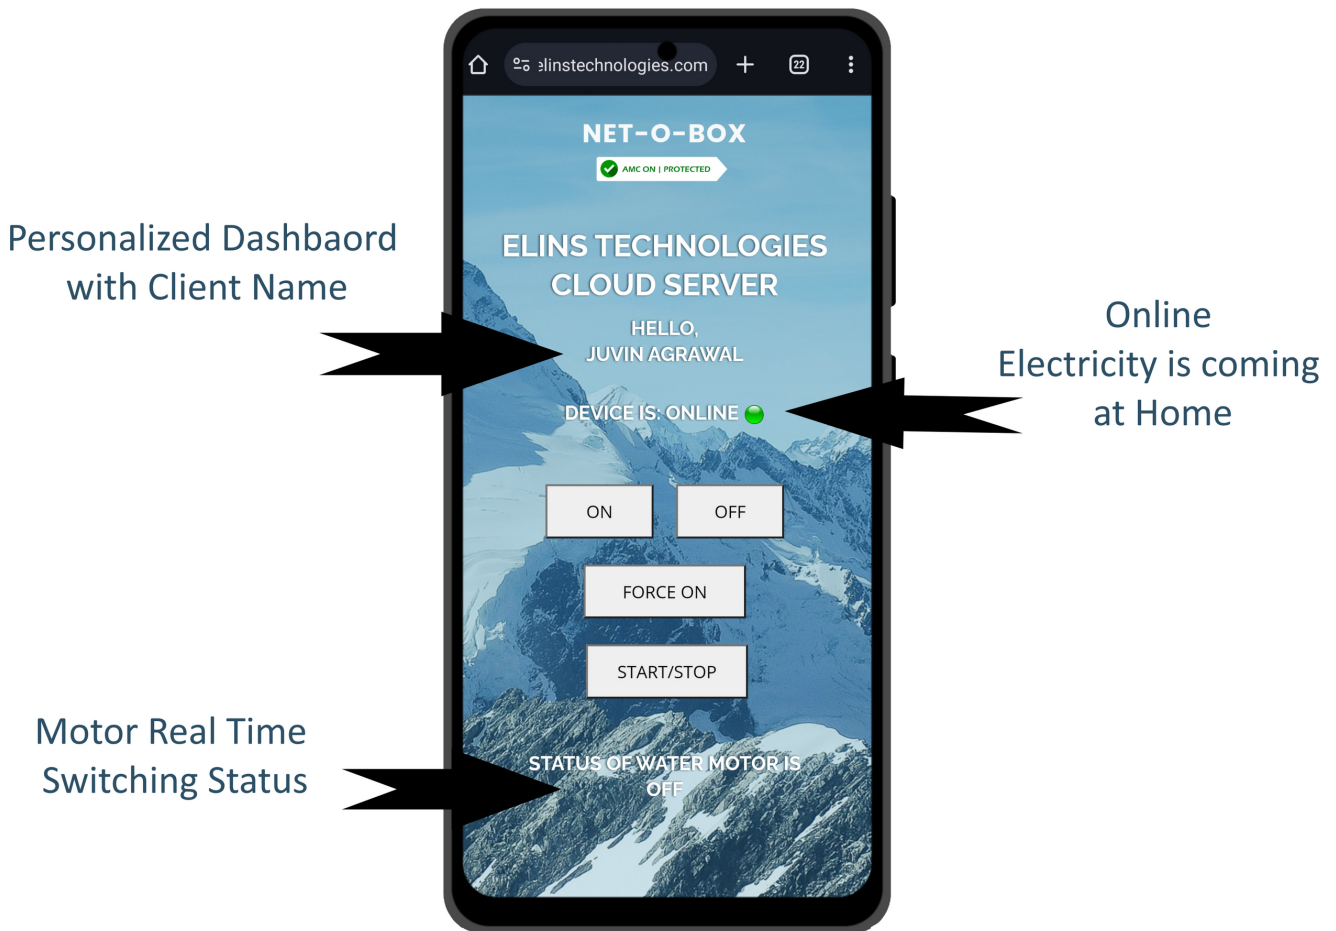

NET-O-BOX MOTOR

Water Management System

www.elinstechnologies.com

Upgrade Your Home with Smart Automatic Water Solutions!

Introducing our cutting-edge IoT and AI-based fully automatic water filling system for homes! Experience convenience like never before with a system that intelligently manages your water needs.

ELINS TECHNOLOGIES

#SmartHomeDevices

NET-O-BOX

**ARTIFICIAL INTELLIGENCE & IOT BASED
AUTO-ON
FULLY AUTOMATIC WATER TANK FILLING SYSTEM
WITH AUTO-OFF AT TANK FULL & DRY RUN PROTECTION**

Say goodbye to manual refills and hello to effortless water management! Our cutting-edge system combines the power of Artificial Intelligence and IoT to transform how you handle water in your home.

Benefits that set us apart:

- Intelligent Filling: AI Automatically decides the time of water coming from municipal line and switched ON the motor. **AI-driven precision ensures accurate water level detection and automatic refills**, eliminating the need for constant monitoring. AI decide the water coming time based on multiple factors like timings of circle devices, manual switching, neural decision, fuzzy inputs etc.

- Remote Accessibility: **Control and monitor** your water usage **from anywhere** via your smartphone, providing ultimate convenience and peace of mind.

**STATUS OF
DEVICE
ONLINE/OFFLINE
&
MOTOR ON/OFF**