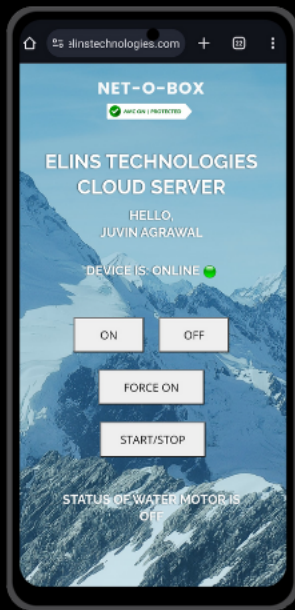

NET-O-BOX MOTOR

Water Management System

www.elinstechnologies.com

Upgrade Your Home with Smart Automatic Water Solutions!

Introducing our cutting-edge IoT and AI-based fully automatic water filling system for homes! Experience convenience like never before with a system that intelligently manages your water needs.

ELINS TECHNOLOGIES

#SmartHomeDevices

NET-O-BOX

**ARTIFICIAL INTELLIGENCE & IOT BASED
AUTO-ON
FULLY AUTOMATIC WATER TANK FILLING SYSTEM
WITH AUTO-OFF AT TANK FULL & DRY RUN PROTECTION**

Say goodbye to manual refills and hello to effortless water management! Our cutting-edge system combines the power of Artificial Intelligence and IoT to transform how you handle water in your home.

Benefits that set us apart:

- Intelligent Filling: AI Automatically decides the time of water coming from municipal line and switched ON the motor. **AI-driven precision ensures accurate water level detection and automatic refills**, eliminating the need for constant monitoring. AI decide the water coming time based on multiple factors like timings of circle devices, manual switching, neural decision, fuzzy inputs etc.

- Remote Accessibility: **Control and monitor** your water usage **from anywhere** via your smartphone, providing ultimate convenience and peace of mind.

**STATUS OF
DEVICE
ONLINE/OFFLINE
&
MOTOR ON/OFF**