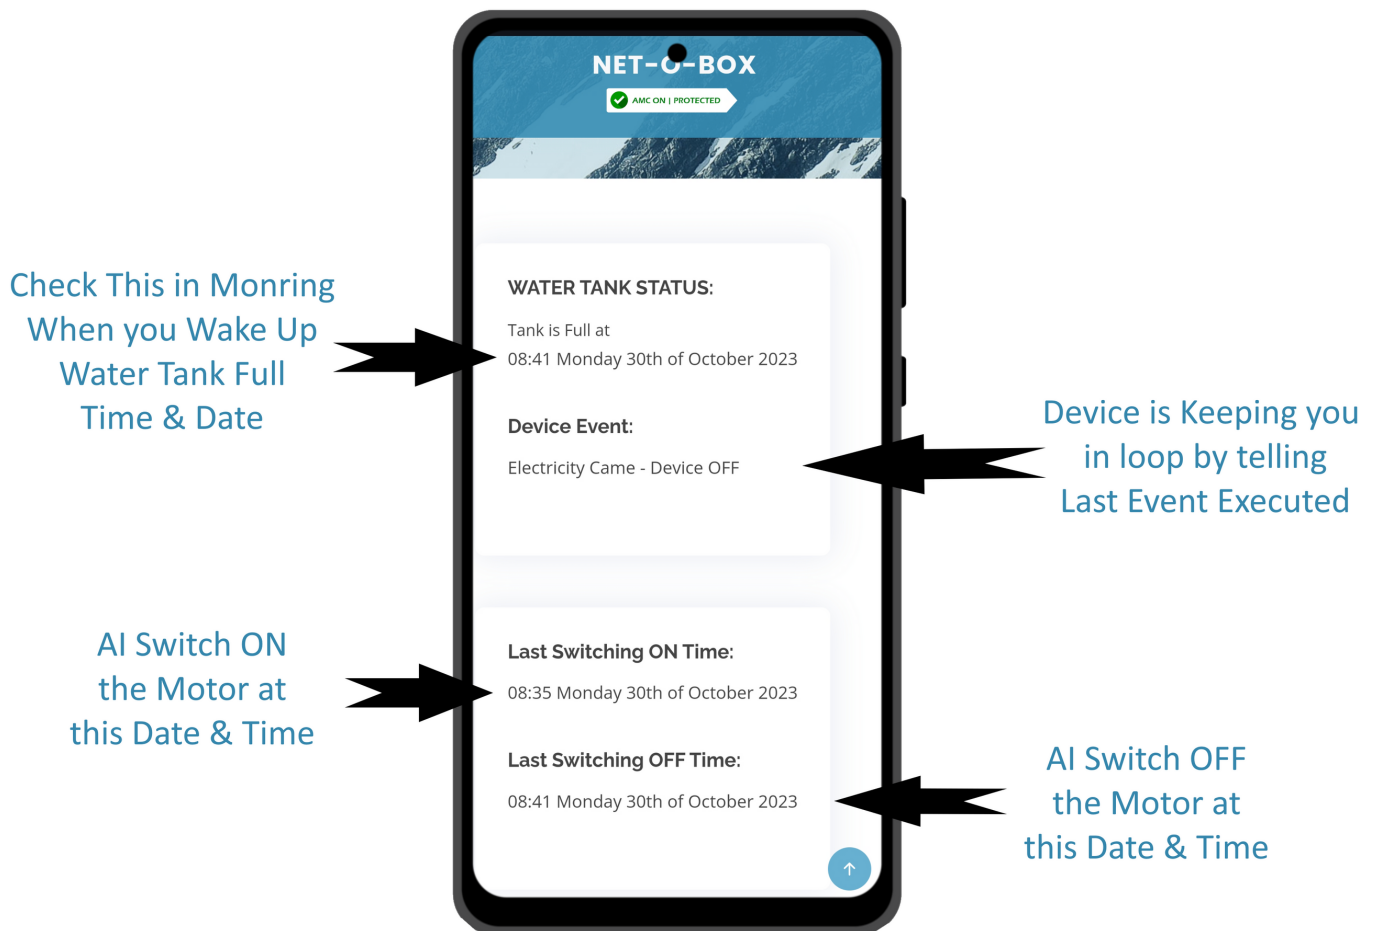

ELINS TECHNOLOGIES

#SmartHomeDevices

NET-O-BOX

**ARTIFICIAL INTELLIGENCE & IOT BASED
AUTO-ON
FULLY AUTOMATIC WATER TANK FILLING SYSTEM
WITH AUTO-OFF AT TANK FULL & DRY RUN PROTECTION**

Say goodbye to manual refills and hello to effortless water management! Our cutting-edge system combines the power of Artificial Intelligence and IoT to transform how you handle water in your home.

Benefits that set us apart:

- Intelligent Filling: AI Automatically decides the time of water coming from municipal line and switched ON the motor. **AI-driven precision ensures accurate water level detection and automatic refills**, eliminating the need for constant monitoring. AI decide the water coming time based on multiple factors like timings of circle devices, manual switching, neural decision, fuzzy inputs etc.

- Remote Accessibility: **Control and monitor** your water usage **from anywhere** via your smartphone, providing ultimate convenience and peace of mind.

**STATUS OF
DEVICE
ONLINE/OFFLINE
&
MOTOR ON/OFF**

**STATUS OF
WATER TANK FULL
WITH TIME
&
LAST SWITCHING
ON/OFF TIME**

**TIMINGS OF
SCHEDULER
SCHEDULED
ON TIME
OFF TIME**

- Seamless Integration: Effortlessly integrates into your existing water infrastructure, making **installation hassle-free** and compatible with various setups.